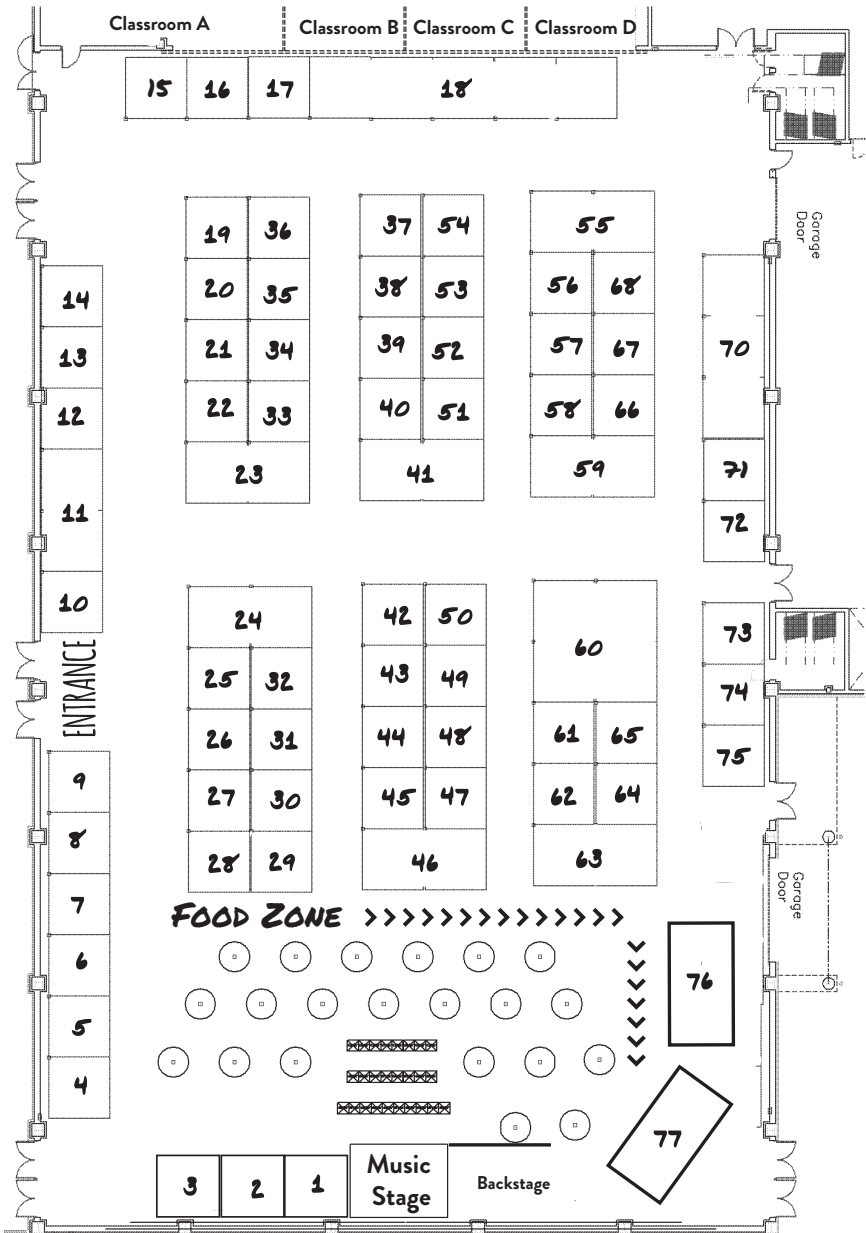

Support programs directly to amplify their
impact on the Lake Cumberland community

Follow us on Facebook
[watershedartsalliance.org](https://www.facebook.com/watershedartsalliance.org)

EXHIBIT HALL FLOOR PLAN